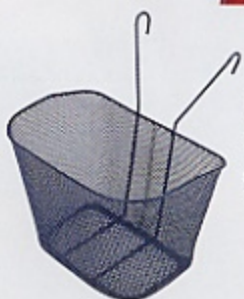

Stylish Recessed Headlight

Provides for additional safety. Illuminates more than other major manufacturers.

Shorter Contoured Grips

More comfortable. Helps improve maneuverability.

Increased Leg Room

Offers more leg room than any other scooter on the market. "Small to Tall - We Fit Them All"

Front Basket

Standard

Foam Filled Front Tire

Maintenance free. (Companion only.)

Removable Automobile Style Carpet

Easy to maintain and keep clean.

Effortless Infinite Adjustment Tiller

New streamlined patent pending tiller allows the user to adjust/position to any comfort level without difficulty.