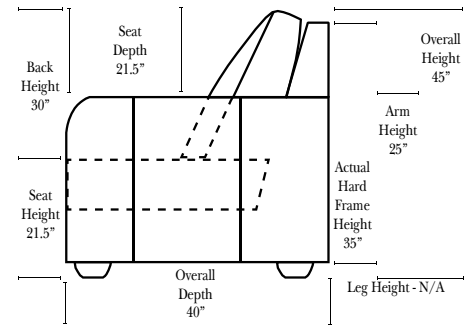

Portland

Americana

05/03/2010

Standard