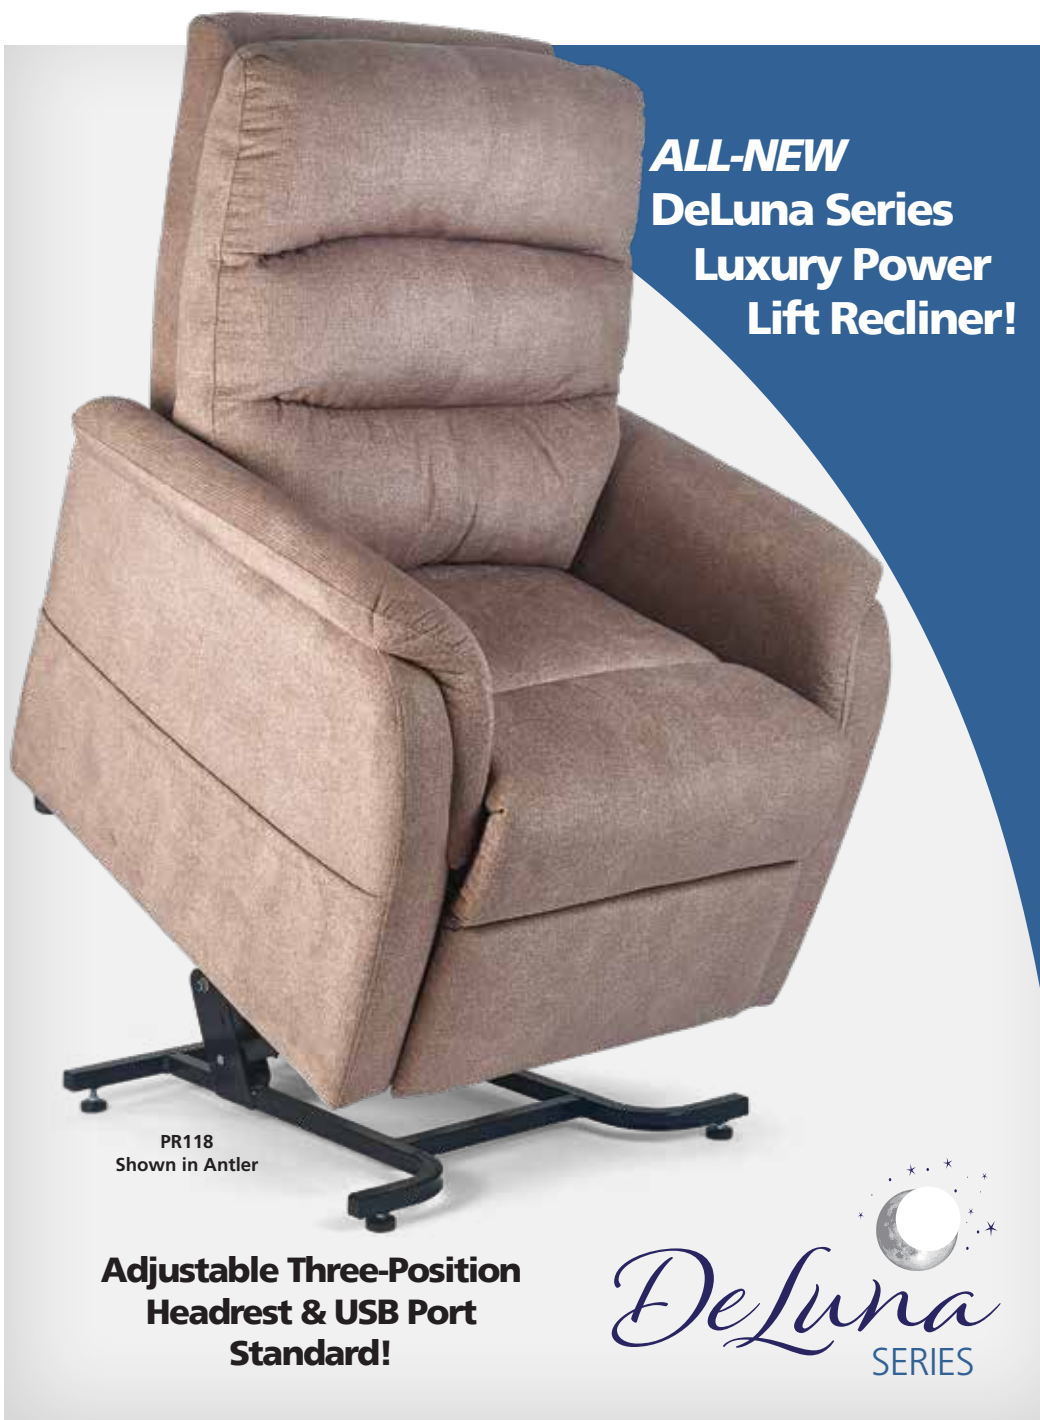

D E L U N A S E R I E S

**ALL-NEW
DeLuna Series
Luxury Power
Lift Recliner!**

PR118
Shown in Antler

**Adjustable Three-Position
Headrest & USB Port
Standard!**

Chestnut
Available Now!

Antler

Elk

Lakefront

New Fabrics Coming In Early 2021!

Crossover
fabrics are
unavailable.

**Elara
PR118**

Restful nights, energizing days.
Inspired by the moon, the DeLuna Series of luxury power lift recliners is designed to offer you the most calming comfort and restorative sleep. The Elara – the first to be introduced in this series – is medium sized with a back style that provides maximum comfort in a tasteful seam design. It features a manually adjustable three-position headrest, supportive chaise pad, and a USB port on the hand control. Available in luxurious new fabrics to match any décor. Enjoy the powerful energy and take time to better connect with yourself in your DeLuna recliner by Golden!

Shown in Chestnut

Elegant seamed back design and supple urethane fabric make this chair both pleasing to the eye and highly durable.

Features & Benefits:

- Manually adjustable three-position headrest
- Detachable headrest cover
- Elegant seamed back design
- Easy grip armrest
- Soft-feel hand control
- USB port on hand control
- Extra pocket
- Contemporary plush new Imagine pattern fabric features our exclusive SofTouch™ with Stain Defense coating
- Supple urethane fabric for added softness and durability