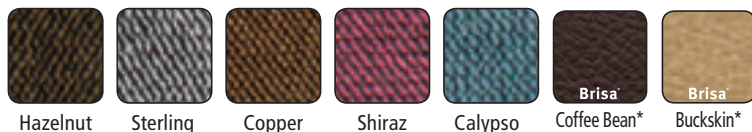

MaxiComfort Cloud SME
PR510-SME shown in Calypso

Quick Ship Fabrics for PR510-SME
Hazelnut, Sterling, Copper, Shiraz & Calypso

MaxiComfort Cloud MLA
PR510-MLA shown in Hazelnut

Quick Ship Fabrics for PR510-MLA
Hazelnut, Sterling, Copper, Shiraz & Calypso. Brisa® Buckskin & Brisa® Coffee Bean (upcharge applies).

Relaxer
PR756MC shown in Sterling

The Relaxer, the original MaxiComfort lift recliner is offered in two sizes, featuring four individual zipper backed pillows for truly customizable comfort.

Relaxer
PR756L shown in Copper

Quick Ship Fabrics for PR756MC & PR756L: Hazelnut, Sterling & Copper. Additional Quick Ship Fabrics for PR756MC: Brisa® Buckskin & Brisa® Coffee Bean (upcharge applies).

Cloud PR510 and Relaxer PR756 Fabrics