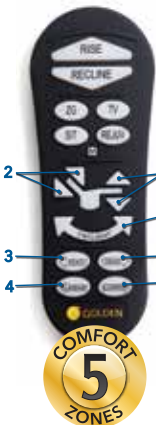

Liftchair.com
800-798-2499

EZ Sleeper

MAXICOMFORT® Series PR761

Model Number	PR761-MLA
Size	Medium/Large
Weight Capacity	375 LBS
Positioning	Maxicomfort
Comfort Zone(s)	5
Twilight Technology	YES
Chaise Seat	YES
Pocketed Coil Seat	YES
Back Type	Seam
Removable Back Option	NO
Head Rest Cover	NO
Arm Rest Covers	NO
Overall Width	34"
Overall Height	46"
Width Between Arms	22"
Floor to Top of Seat	21"
Seat Depth	21"
Seat to Top of Back	30"
Seat to Top of Arm	8"
Distance Required from Wall Reclined	24"
Extension Reclined from Back of Seat to End of Foot Rest	43"
Life Time Warranty, Chair Frame, Lift Frame, Recline Mechanism	YES
Warranty on Electrical parts	3 YR
Pro Rated Years 4 Thru 7	YES
Warranty on Mechanical Labor	3 YR
Warranty on Electrical Labor	1 YR
Hand Control Routing	Inside Arm
Extra Pocket Option	Standard
Heat & Massage Option	NO
Articulating Headrest Option	Standard
Adjustable Lumbar Option	Standard
AutoFlex Option	NO
Foot Rest Extension Option	NO
Straight Lift Option	NO
USB Charging Port	Control Box
Battery Backup	NO
Place of Origin	USA

SmartTek Diagnostic System STANDARD on all Golden models.

TWILIGHT

The World's Most Advanced
Power Positioning Lift Recliner
with Patented Twilight Technology!

Shown in Bourbon

HEALTHY BENEFITS:

- Elevates Feet Above Heart
- Supports Natural 'S' Shape of Spine
- Alleviates Pressure On Lungs
- Stylish New Track Arm Design
- Distributes Weight
- Available in Luxurious Brisa® Fabrics With Breathable Technology
- Relieves Pressure Points
- Encourages Proper Posture

Comfort Zone™ by GOLDEN

Comfort Zones 1 - 5 This positioning system incorporates all five adjustable comfort zones to create the ultimate wellness comfort experience with our patented Twilight Technology. Each Comfort Zone can be adjusted independently by using the exclusive AutoDrive™ hand control.