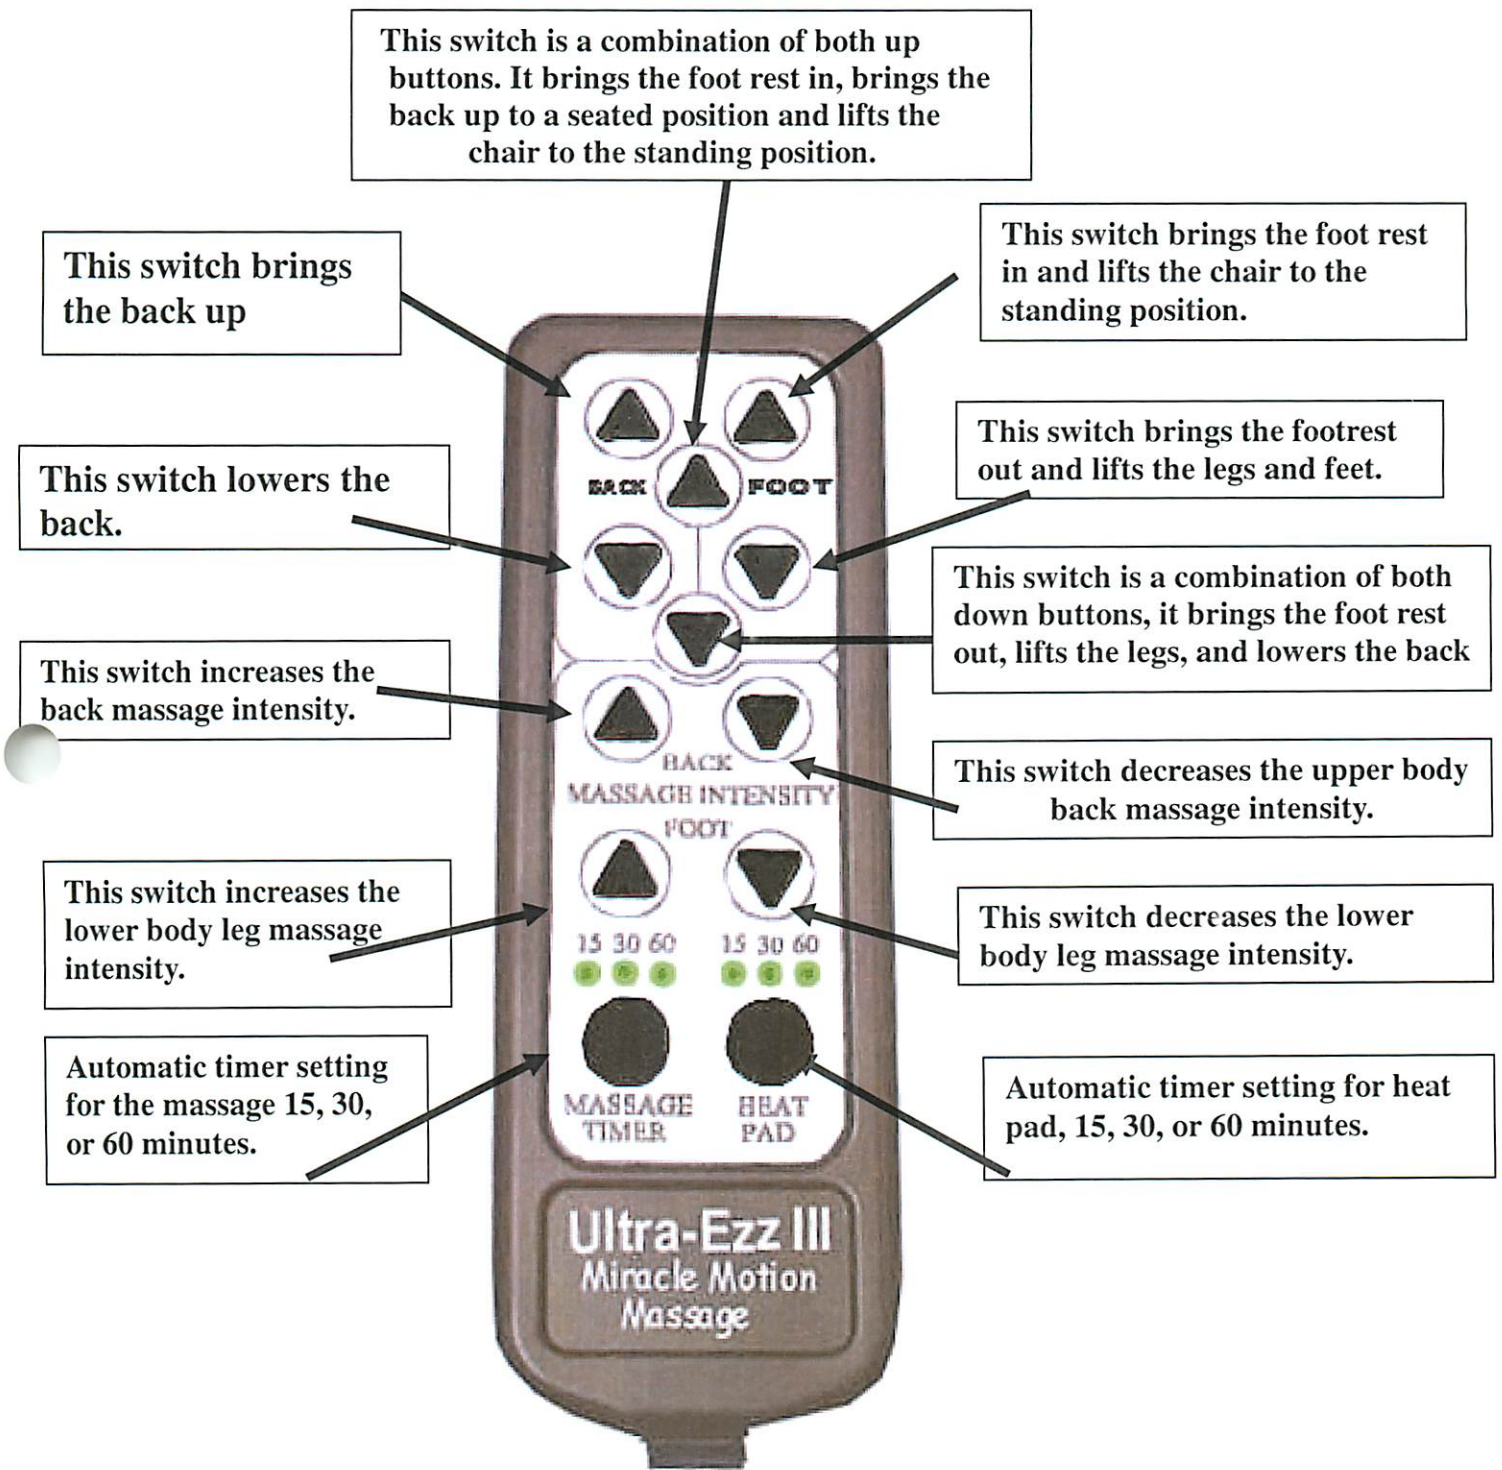

ULTRA-EZZ III CONTROL FEATURES

This is for the Model 5555 (Two Motor) with Ultra-Ezz III Massage