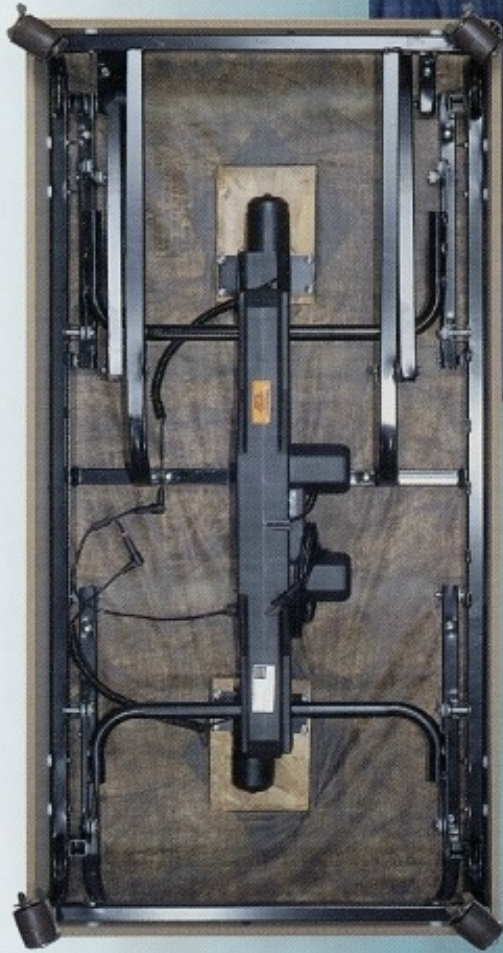

Quality comes First!

MODEL 4101

Mattress Options

Luxury Mattress

- LAYER 1
1½" UltraQuilt
- LAYER 2
1" Visco Foam (Memory Foam)
- LAYER 3
¾" High Density Foam
- LAYER 4
Posture Center
- 13 Gauge Steel Coils

Edge guard support
Increase your sleep surface!

Featuring Visco Foam

Choose!

Standard Mattress

- LAYER 1
1½" UltraQuilt
- LAYER 2
¾" High Density Foam
- LAYER 3
¾" High Density Foam
- LAYER 4
Posture Center
- 13 Gauge Steel Coils

What's on the bottom?

Quality Engineering

LOW VOLTAGE, quality motor system operates both the head and foot. Completely enclosed, single motor system design offering safe, durable operation. Dual motor massage system applied directly to the baseboard with a sound dampening application. Massage units are great for soothing the mind and body. (Massage motors available on 4101 model only)