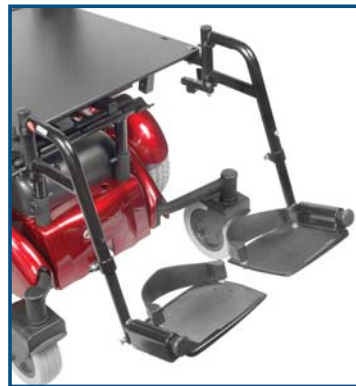

Deluxe

- Padded, flip-up height and width adjustable armrests.
- Standard on the Compass and ProFlex Seating System.

Retractable Control Arm with PG VSI 50/70 Controller

- Standard on Alanté HD and Alanté 202.
- 50 amp with 70 amp boost.

Retractable Control Arm with Dynamic Shark Controller

- Standard on Golden Compass and Alanté.
- 60 amps.

Leg Rests

Footplate

- Standard on Alanté, Alanté HD, Alanté 202 and Compass.
- 3" extension available on Compass.
- Compass footplate shown; styles may vary.